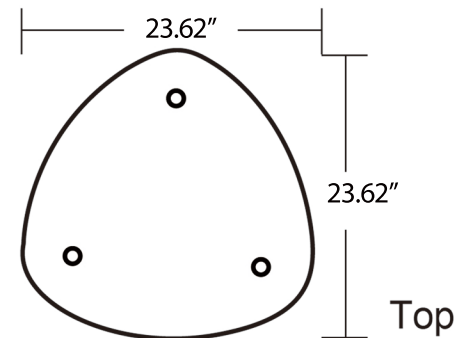

INSTRUCTION

DISPRACKT

Follow the label instructions to assemble the frame

If you can't snap the legs off when dismantling the frame, please push the tube forward, and then try again.

DISPRACKT
Graphic Size: 70.87"W x 40.16"