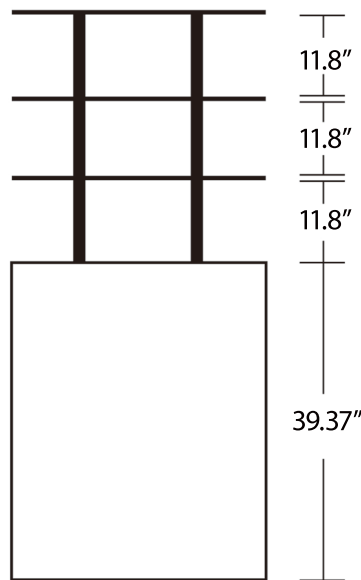

INSTRUCTION

DISPRACKT

Follow the label instructions to assemble the frame

If you can't snap the legs off when dismantling the frame, please push the tube forward, and then try again.

DISPRACKT
Graphic Size: 70.87"W x 40.16"